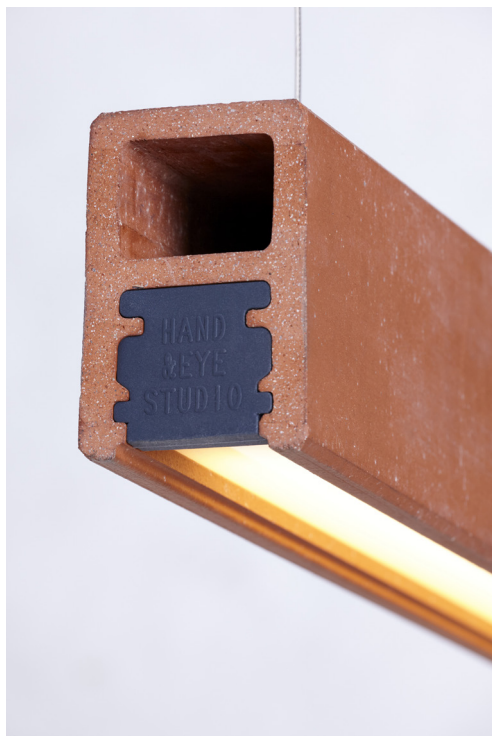

# A-BEAM

---

**Design by**  
Thomas Housden

---

**Material**  
Terracotta

---

**Dimensions**  
L1600mm, H78mm, W51mm, 9Kg  
Bespoke lengths may be available on request

---

**Notes**  
20W/linear metre integrated LED light  
2700K or 3000K LED light source available  
12V system

---

**Finish**  
Raw terracotta extrusion with matt opal diffuser and moulded  
rubber end caps in grey