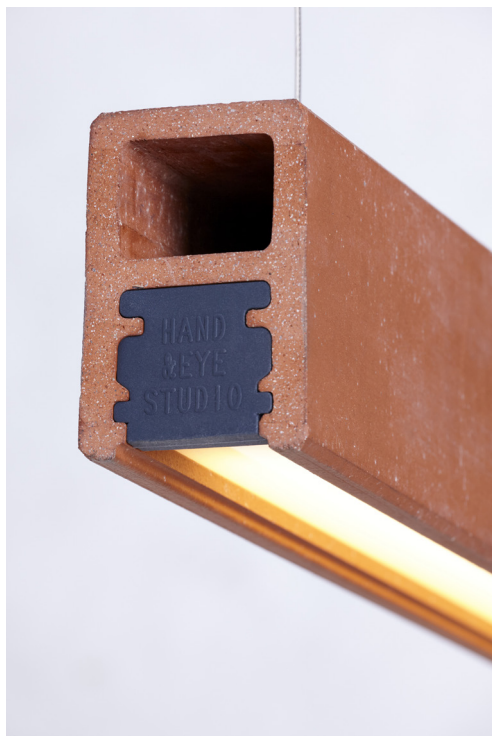

A-BEAM

Design by
Thomas Housden

Material
Terracotta

Dimensions
L1600mm, H78mm, W51mm, 8Kg
L1800mm, H78mm, W51mm, 10kg
L1400mm, H78mm, W51mm, 6kg
Bespoke lengths may be available on request

Notes
20W/linear metre integrated LED light
2700K or 3000K LED light source available
12V system
Dimmable
Wiring certification CE, EN60598
IP 20

Finish
Raw terracotta extrusion with matt opal diffuser and moulded rubber end caps in grey