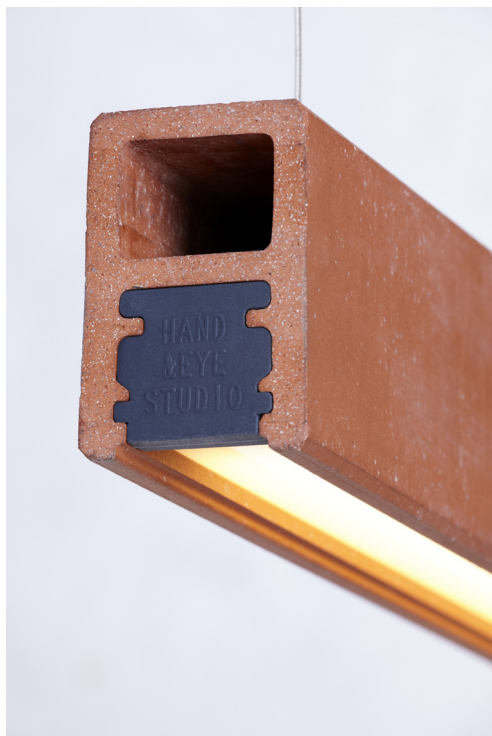

# A-BEAM

---

**Design by**  
Thomas Housden

---

**Material**  
Terracotta

---

**Dimensions**  
L1600mm, H78mm, W51mm, 9Kg  
L1800mm, H78mm, W51mm, 10kg  
L1400mm, H78mm, W51mm, 7kg  
Bespoke lengths may be available on request

---

**Notes**  
20W/linear metre integrated LED light  
2700K or 3000K LED light source available  
12V system

---

**Finish**  
Raw terracotta extrusion with matt opal diffuser and moulded rubber end caps in grey